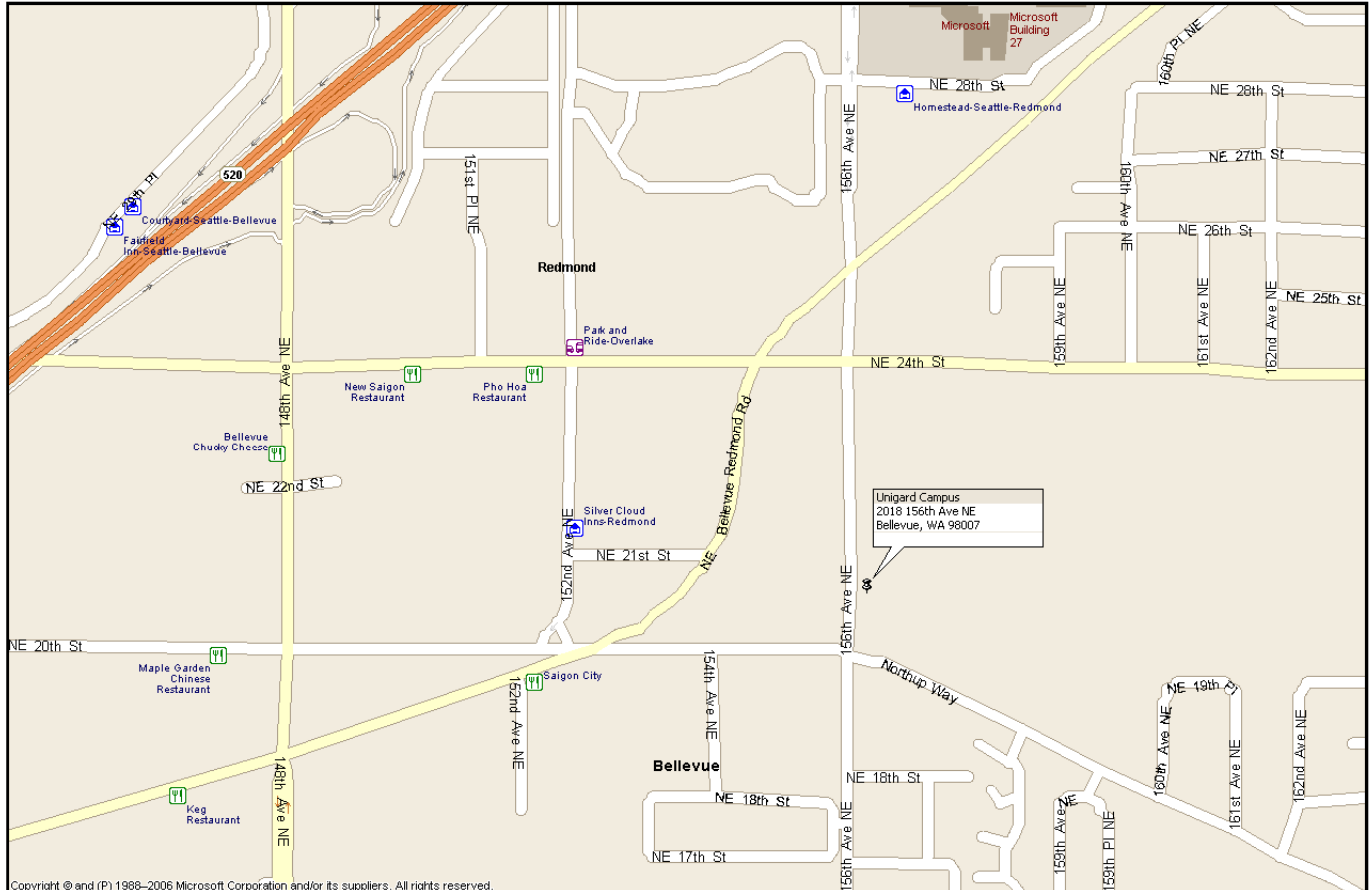

# GOTTLIEB PROPERTIES, INC.

Unigard Park Campus  
2018 156th Ave NE  
Suite 100, Building F  
Bellevue, WA 98007  
(425) 748-5172

From I-90 Eastbound, take I-405 North and follow directions below.

From Northbound & Southbound I-405:

- Take exit 14, WA-520
- Stay east towards Redmond
- Take the 148th Ave NE SOUTH exit
- Merge right onto 148th Ave NE
- Take a left on NE 20th Street/Northup Way
- Take a left on 156th Ave NE
- Turn Right into the Unigard Park Campus
- Park near Building F, the “Regus” building at 2018